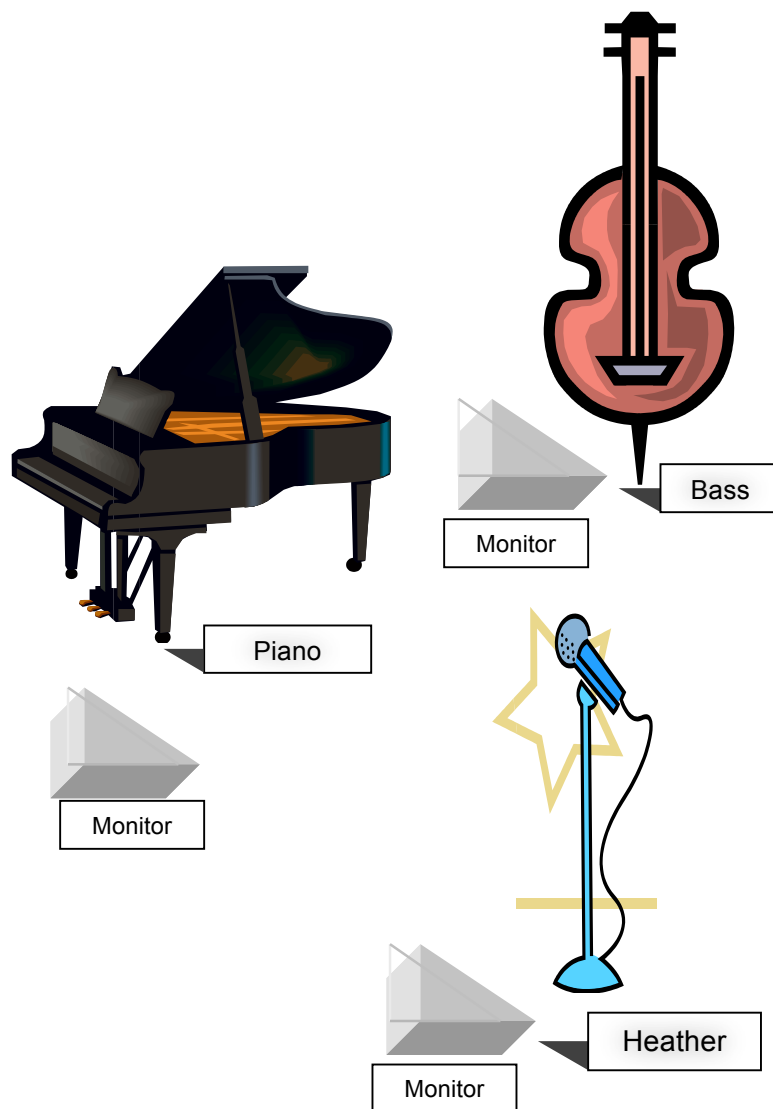

# HEATHER BAMBRICK TRIO

## Stage Plot / Tech Requirements

- 3 Music Stands / 3 stand lights (*If performance is outdoors, please have appropriate devices to secure music on stands.*)
- 3 Monitors
- Appropriate microphones / stands for:
  - Vocals (minimum Shure Beta 58)
  - We trust a good sound technician! Please mic the piano as you deem appropriate for your venue.
- Acoustic grand piano - professionally tuned on day of performance (or suitable electric keyboard - with full size, touch-sensitive, weighted keys; please advise us in advance if we will be using an electric keyboard and let us know the model)
- D.I. for Bass (and for electric keyboard, if necessary)
- Venue-appropriate sound system / mixer / speakers
- Sound technician (familiar with venue and whatever amplification is needed)
- Venue appropriate lighting
  
- ***NOTE:*** Plot may be done in "reverse order" or adjusted as necessary for the venue / space